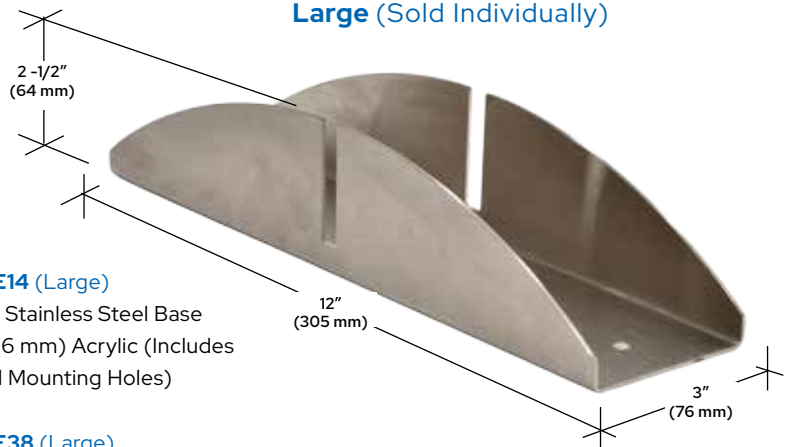

Available Acrylic Sizes (Sold Separately)*

CAT. NO.	WIDTH	HEIGHT	NOTCH	THICKNESS
PBA1	23-5/8" (600 mm)	31-5/8" (803 mm)	---	1/4" (6 mm)
PBA2N	30" (762 mm)	40" (1016 mm)	10" X 6" (254 x 152 mm)	3/8" (10 mm)
PBA10	36" (914 mm)	12" (305 mm)	---	1/4" (6 mm)
PBA8	36" (914 mm)	25-5/8" (651 mm)	---	1/4" (6 mm)
PBA9	47-1/2" (1206 mm)	12" (305 mm)	---	1/4" (6 mm)
PBA5	47-1/2" (1206 mm)	23-5/8" (600 mm)	---	1/4" (6 mm)
PBA6	47-1/2" (1206 mm)	30" (762 mm)	---	1/4" (6 mm)
PBA7	47-1/2" (1206 mm)	35-3/4" (908 mm)	---	1/4" (6 mm)

*Panels have 1/2" (12 mm) Radius Corners

Small (Sold in Pairs)

PSBASE14S (Small)

Brushed Stainless Steel Base
for 1/4" (6 mm) Acrylic

Large (Sold Individually)

PSBASE14 (Large)

Brushed Stainless Steel Base
for 1/4" (6 mm) Acrylic (Includes
Optional Mounting Holes)

PSBASE38 (Large)

Brushed Stainless Steel Base
for 3/8" (10 mm) Acrylic (Includes
Optional Mounting Holes)