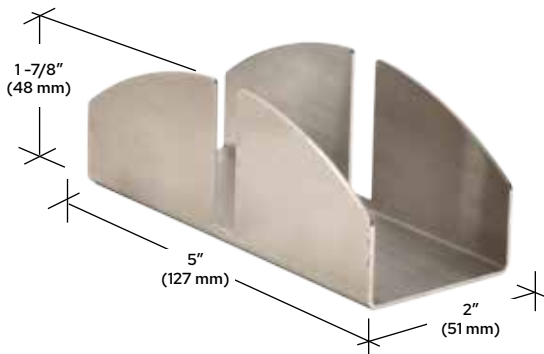

NEW

Table Top/Countertop Use Soho Base - (2) Sizes

Product Features

- Easy Setup (No Tools Required)
- Frameless Design
- Freestanding and Lightweight
- Easy to Clean and Disinfect
- Brushed Stainless Steel Finish
- For Use with Acrylic Panels

Available Acrylic Sizes (Sold Separately)*

CAT. NO.	WIDTH	HEIGHT	NOTCH	THICKNESS
PBA1	23-5/8" (600 mm)	31-5/8" (803 mm)	---	1/4" (6 mm)
PBA2N	30" (762 mm)	40" (1016 mm)	10" X 6" (254 x 152 mm)	3/8" (10 mm)
PBA10	36" (914 mm)	12" (305 mm)	---	1/4" (6 mm)
PBA8	36" (914 mm)	25-5/8" (651 mm)	---	1/4" (6 mm)
PBA9	47-1/2" (1206 mm)	12" (305 mm)	---	1/4" (6 mm)
PBA5	47-1/2" (1206 mm)	23-5/8" (600 mm)	---	1/4" (6 mm)
PBA6	47-1/2" (1206 mm)	30" (762 mm)	---	1/4" (6 mm)
PBA7	47-1/2" (1206 mm)	35-3/4" (908 mm)	---	1/4" (6 mm)

*Panels have 1/2" (12 mm) Radius Corners

Small (Sold in Pairs)

PSBASE14S (Small)

Brushed Stainless Steel Base
for 1/4" (6 mm) Acrylic

Large (Sold Individually)

PSBASE14 (Large)

Brushed Stainless Steel Base
for 1/4" (6 mm) Acrylic (Includes
Optional Mounting Holes)

PSBASE38 (Large)

Brushed Stainless Steel Base
for 3/8" (10 mm) Acrylic (Includes
Optional Mounting Holes)